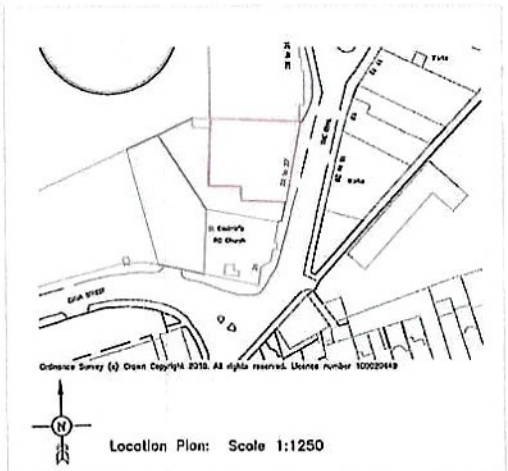

Rob Miles
 22/27 The Oval
 22/27 The Oval

Second Floor Plan
 22/27 The Oval

| | | | | | | | | | |
|--------------------|----------|-------|-------------|--|-------|---------|-------|---|--------------------------------|
| REFERENCE DRAWINGS | KEY PLAN | NOTES | COORDINATES | DATE/PROJECT | DRAWN | CHECKED | SCALE | DRAWING No. | |
| | | | | 22-27 The Oval, London, E2 1DT | | | 1:100 | L 22.27.2NDGval | |
| | | | | McBryer Beg DRAWING CONSULTANTS 28 NEW ROAD, WHITEHAVEN, LONDON, E1 2JK TEL 020 7302 8324 FAX 020 7302 8342 | | | | 22-27 The Oval - Second Floor 22-27 The Oval | SCALE: 1:100 DATE: Sep 2011 |