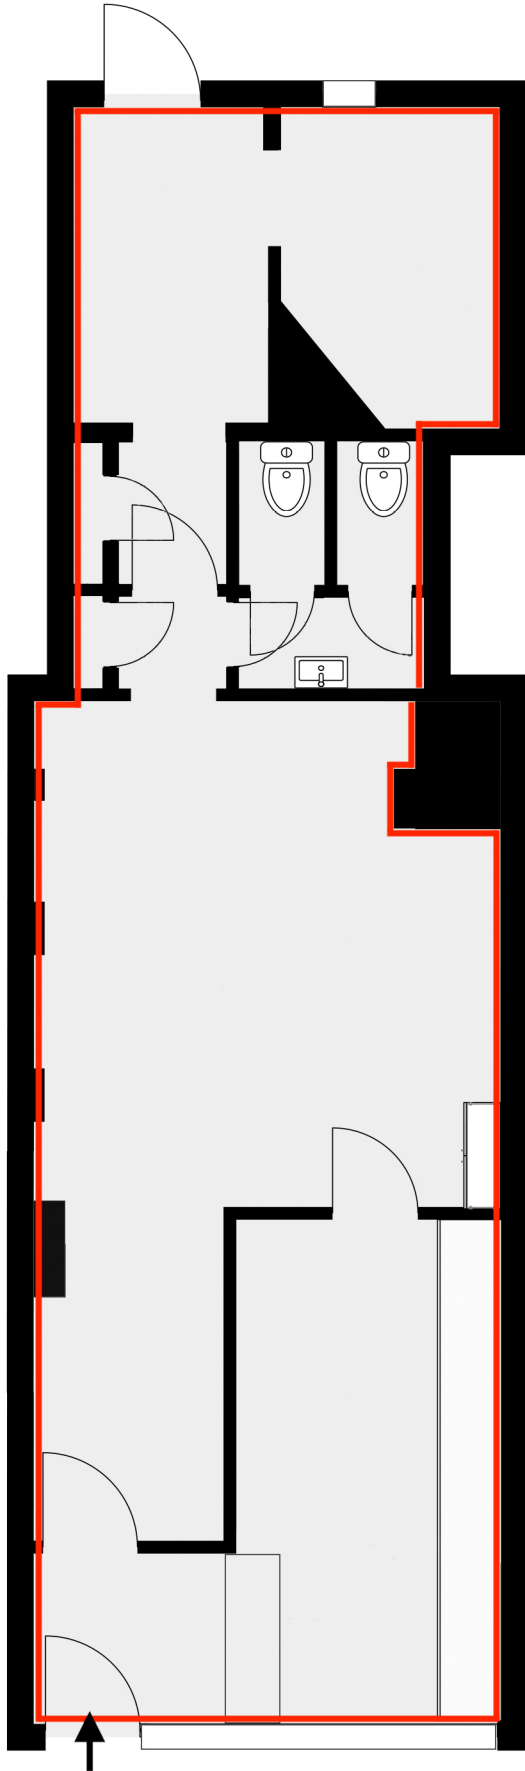

TOTAL AREA: 72.70 m²

Scale : For the plan to be in scale, the above scale bar must measure correct. e.g. 5 centimeters when printed

Drawing title:

**18 GOLDHAWK ROAD
W12 8DH**